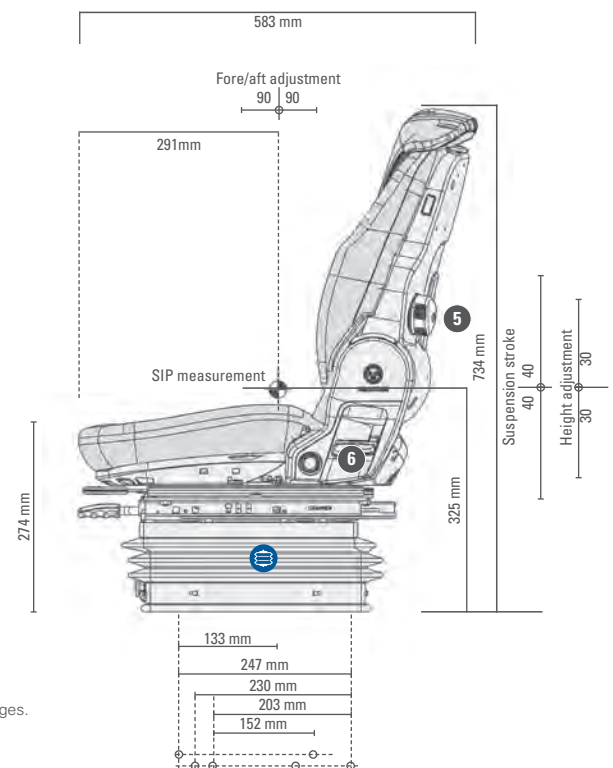

Pneumatic Suspension

Mechanical Lumbar Support

Manual Weight Adjustment

Fore/Aft Isolator

### Features ● Standard ○ Optional

	COMPACTO® Comfort W
Article no. fabric	1288538
Article no. imitation leather	1047335
Pneumatic suspension with 12 V compressor	●
Suspension stroke 80 mm	●
① Weight adjustment 50 - 130 kg	●
② Height adjustment 60 mm, infinite (air-assisted)	●
③ Fore/aft adjustment	●
④ Fore/aft isolator	●

	COMPACTO® Comfort W
⑤ Lumbar support Mechanical	●
⑥ Adjustable backrest angle	●
Seat cushion width	480 mm
<b>OPTIONAL FEATURES</b>	
Armrests 65 mm x 270 mm	○
Restraint system	○
Backrest extension Integrated	○
Seat heating	○
Operator presence switch (OPS)	○

### Measurements (installation dimensions)

All dimensions in mm.  
Subject to technical changes.